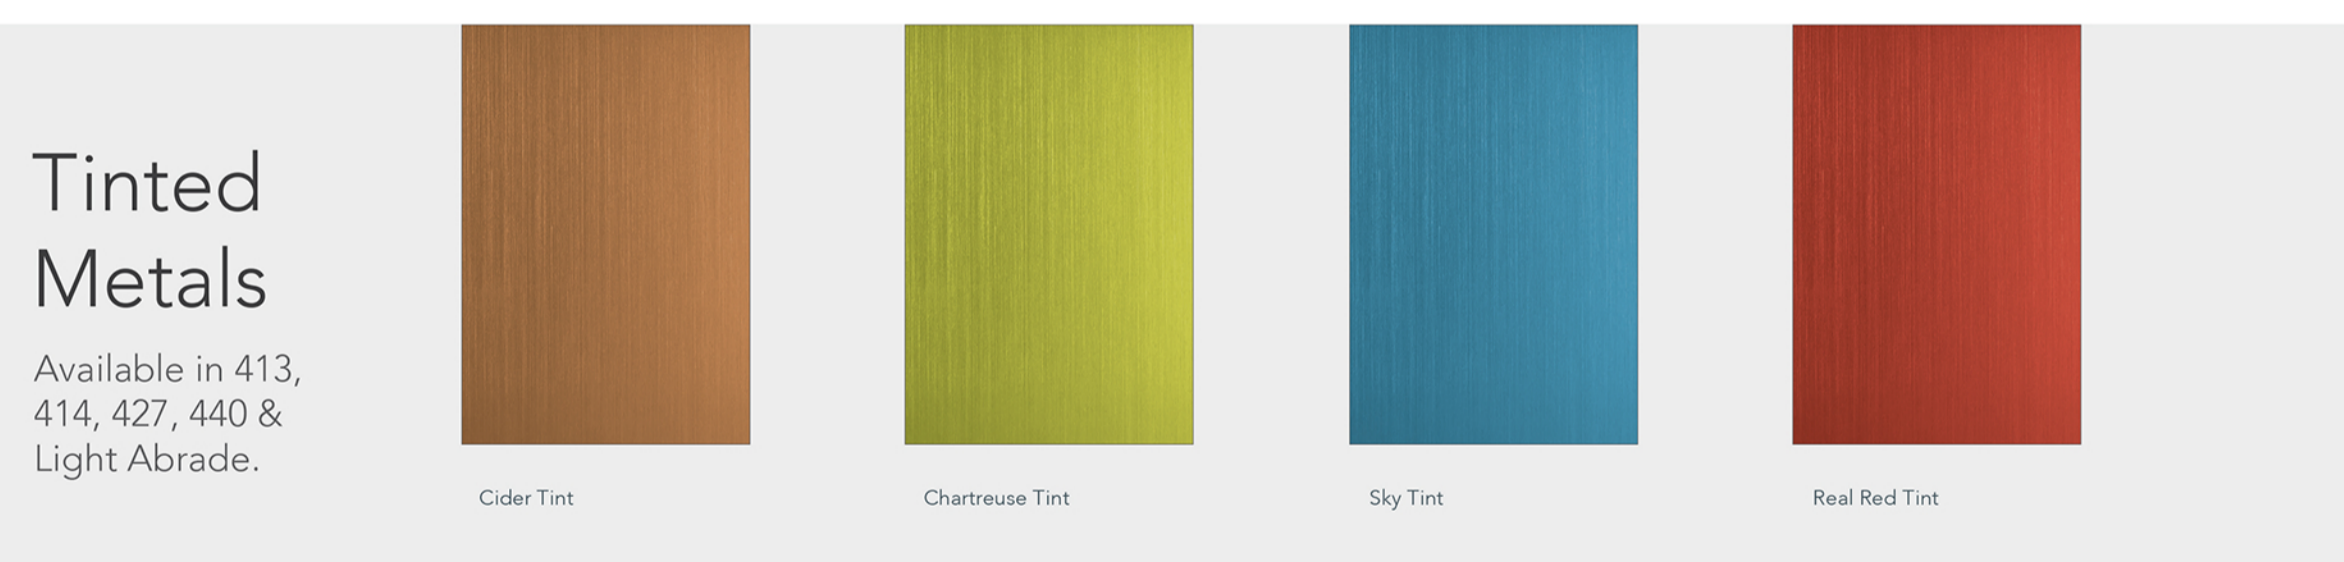

## New Designs

Chemetal creates beautiful and innovative metal designs and laminates for interior spaces.