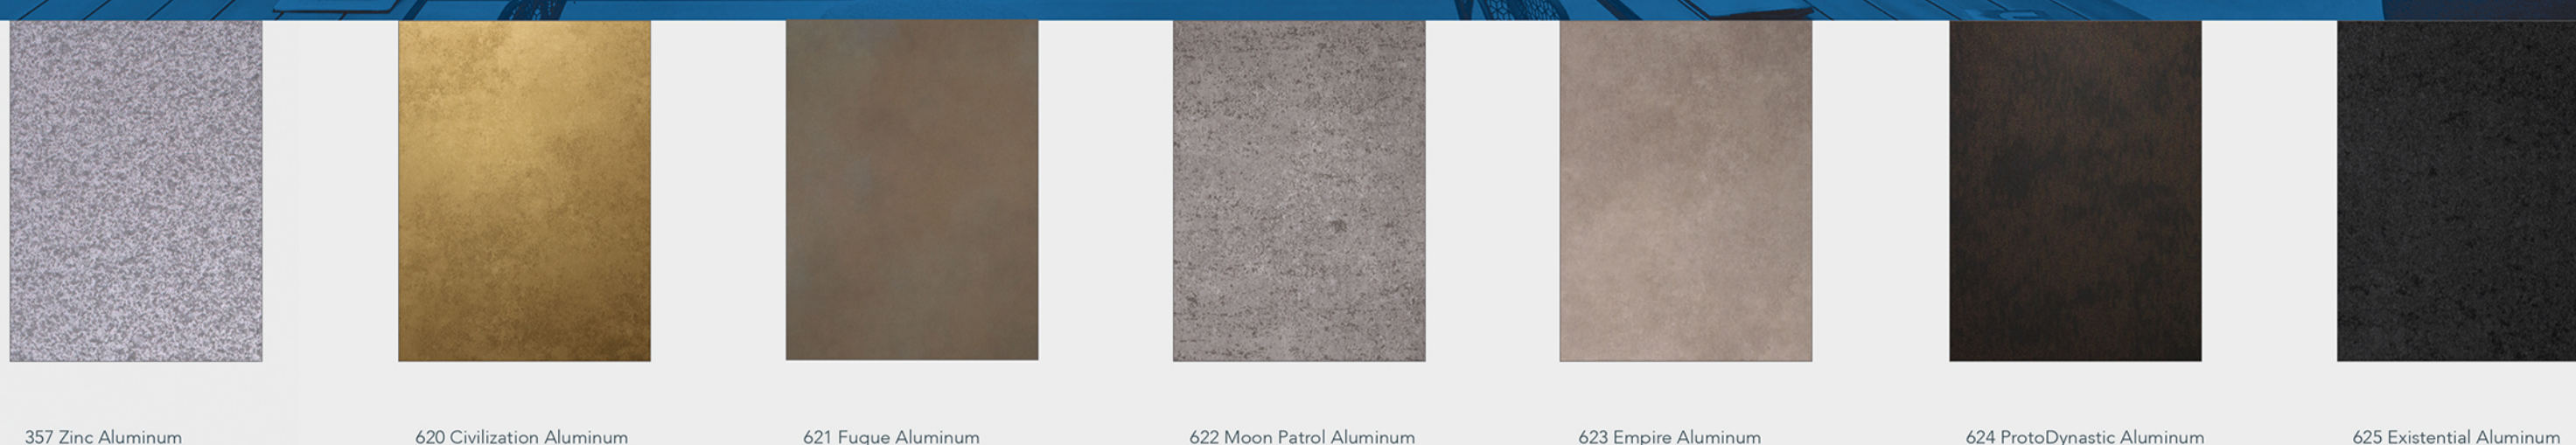

## New Designs

Chemetal creates beautiful and innovative metal designs and laminates for interior spaces.