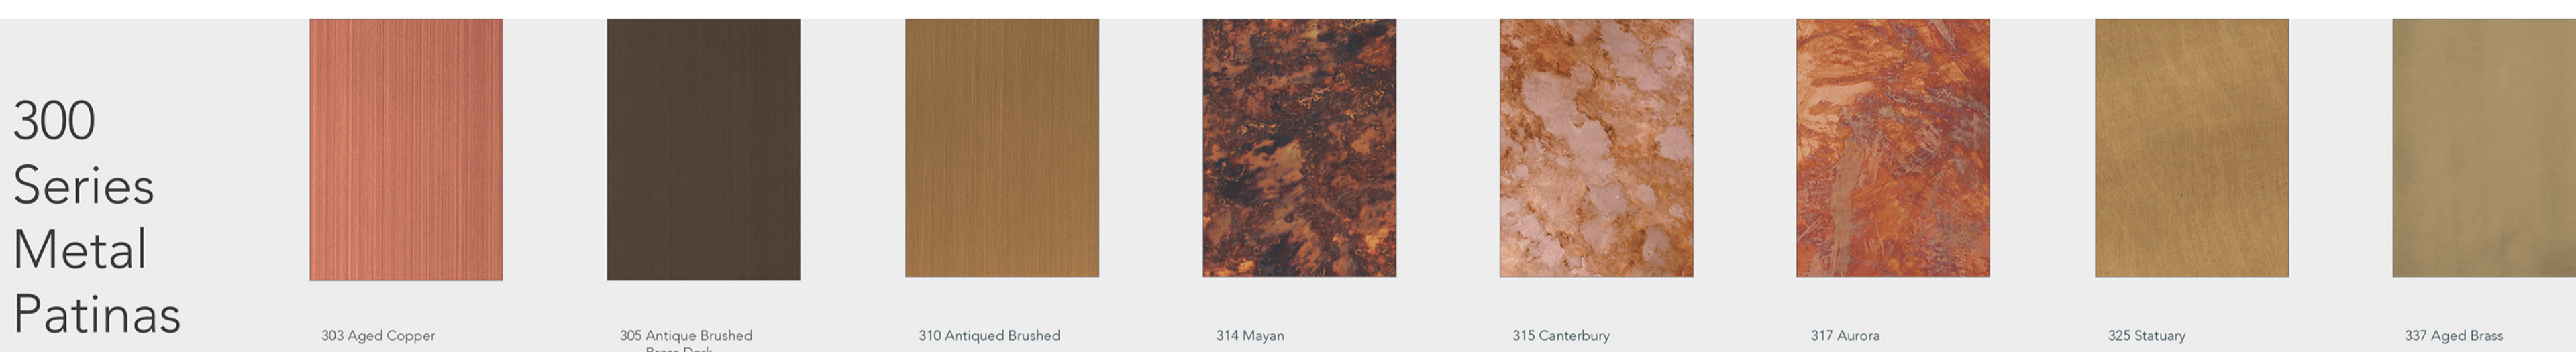

## New Designs

Chemetal creates beautiful and innovative metal designs and laminates for interior spaces.