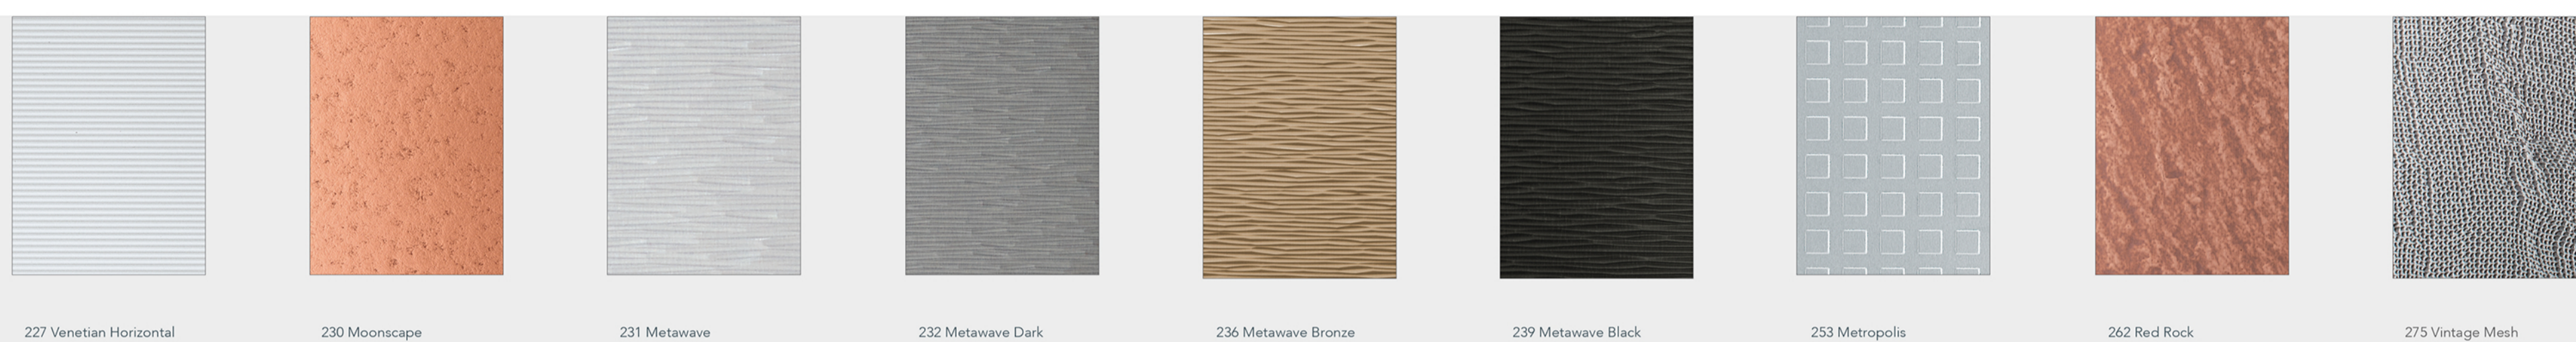

## New Designs

Chemetal creates beautiful and innovative metal designs and laminates for interior spaces.