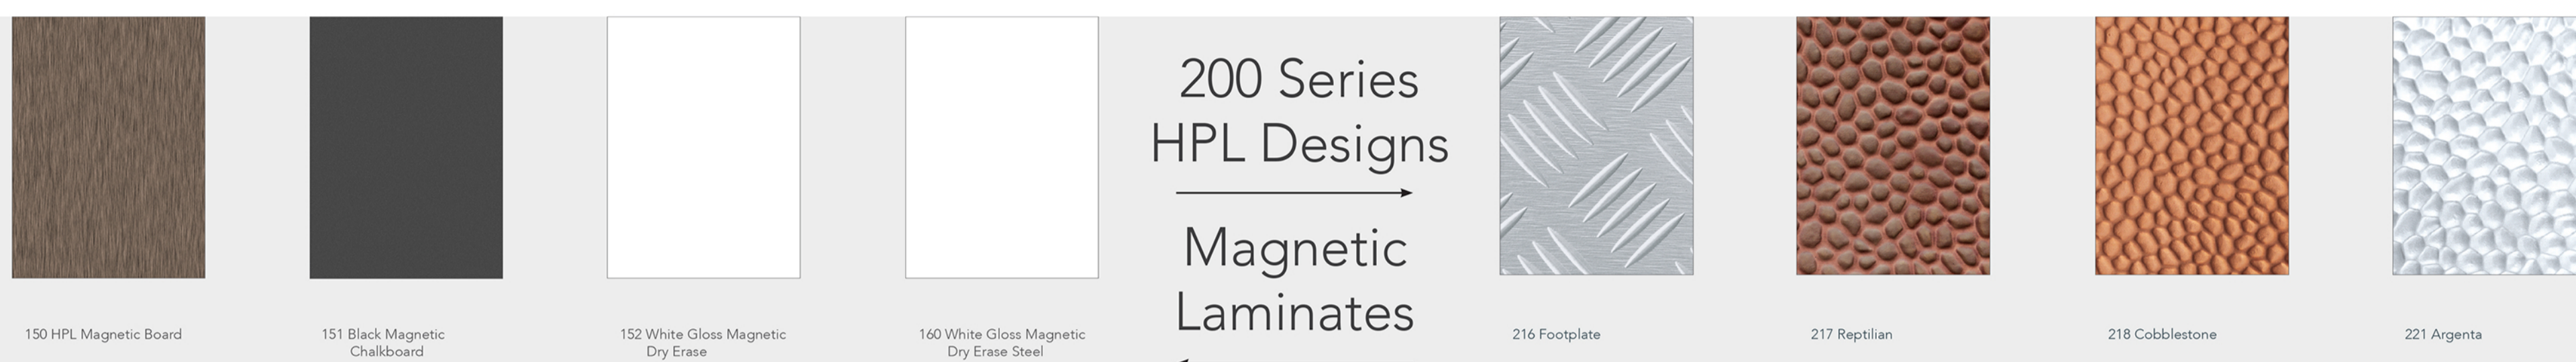

## New Designs

Chemetal creates beautiful and innovative metal designs and laminates for interior spaces.